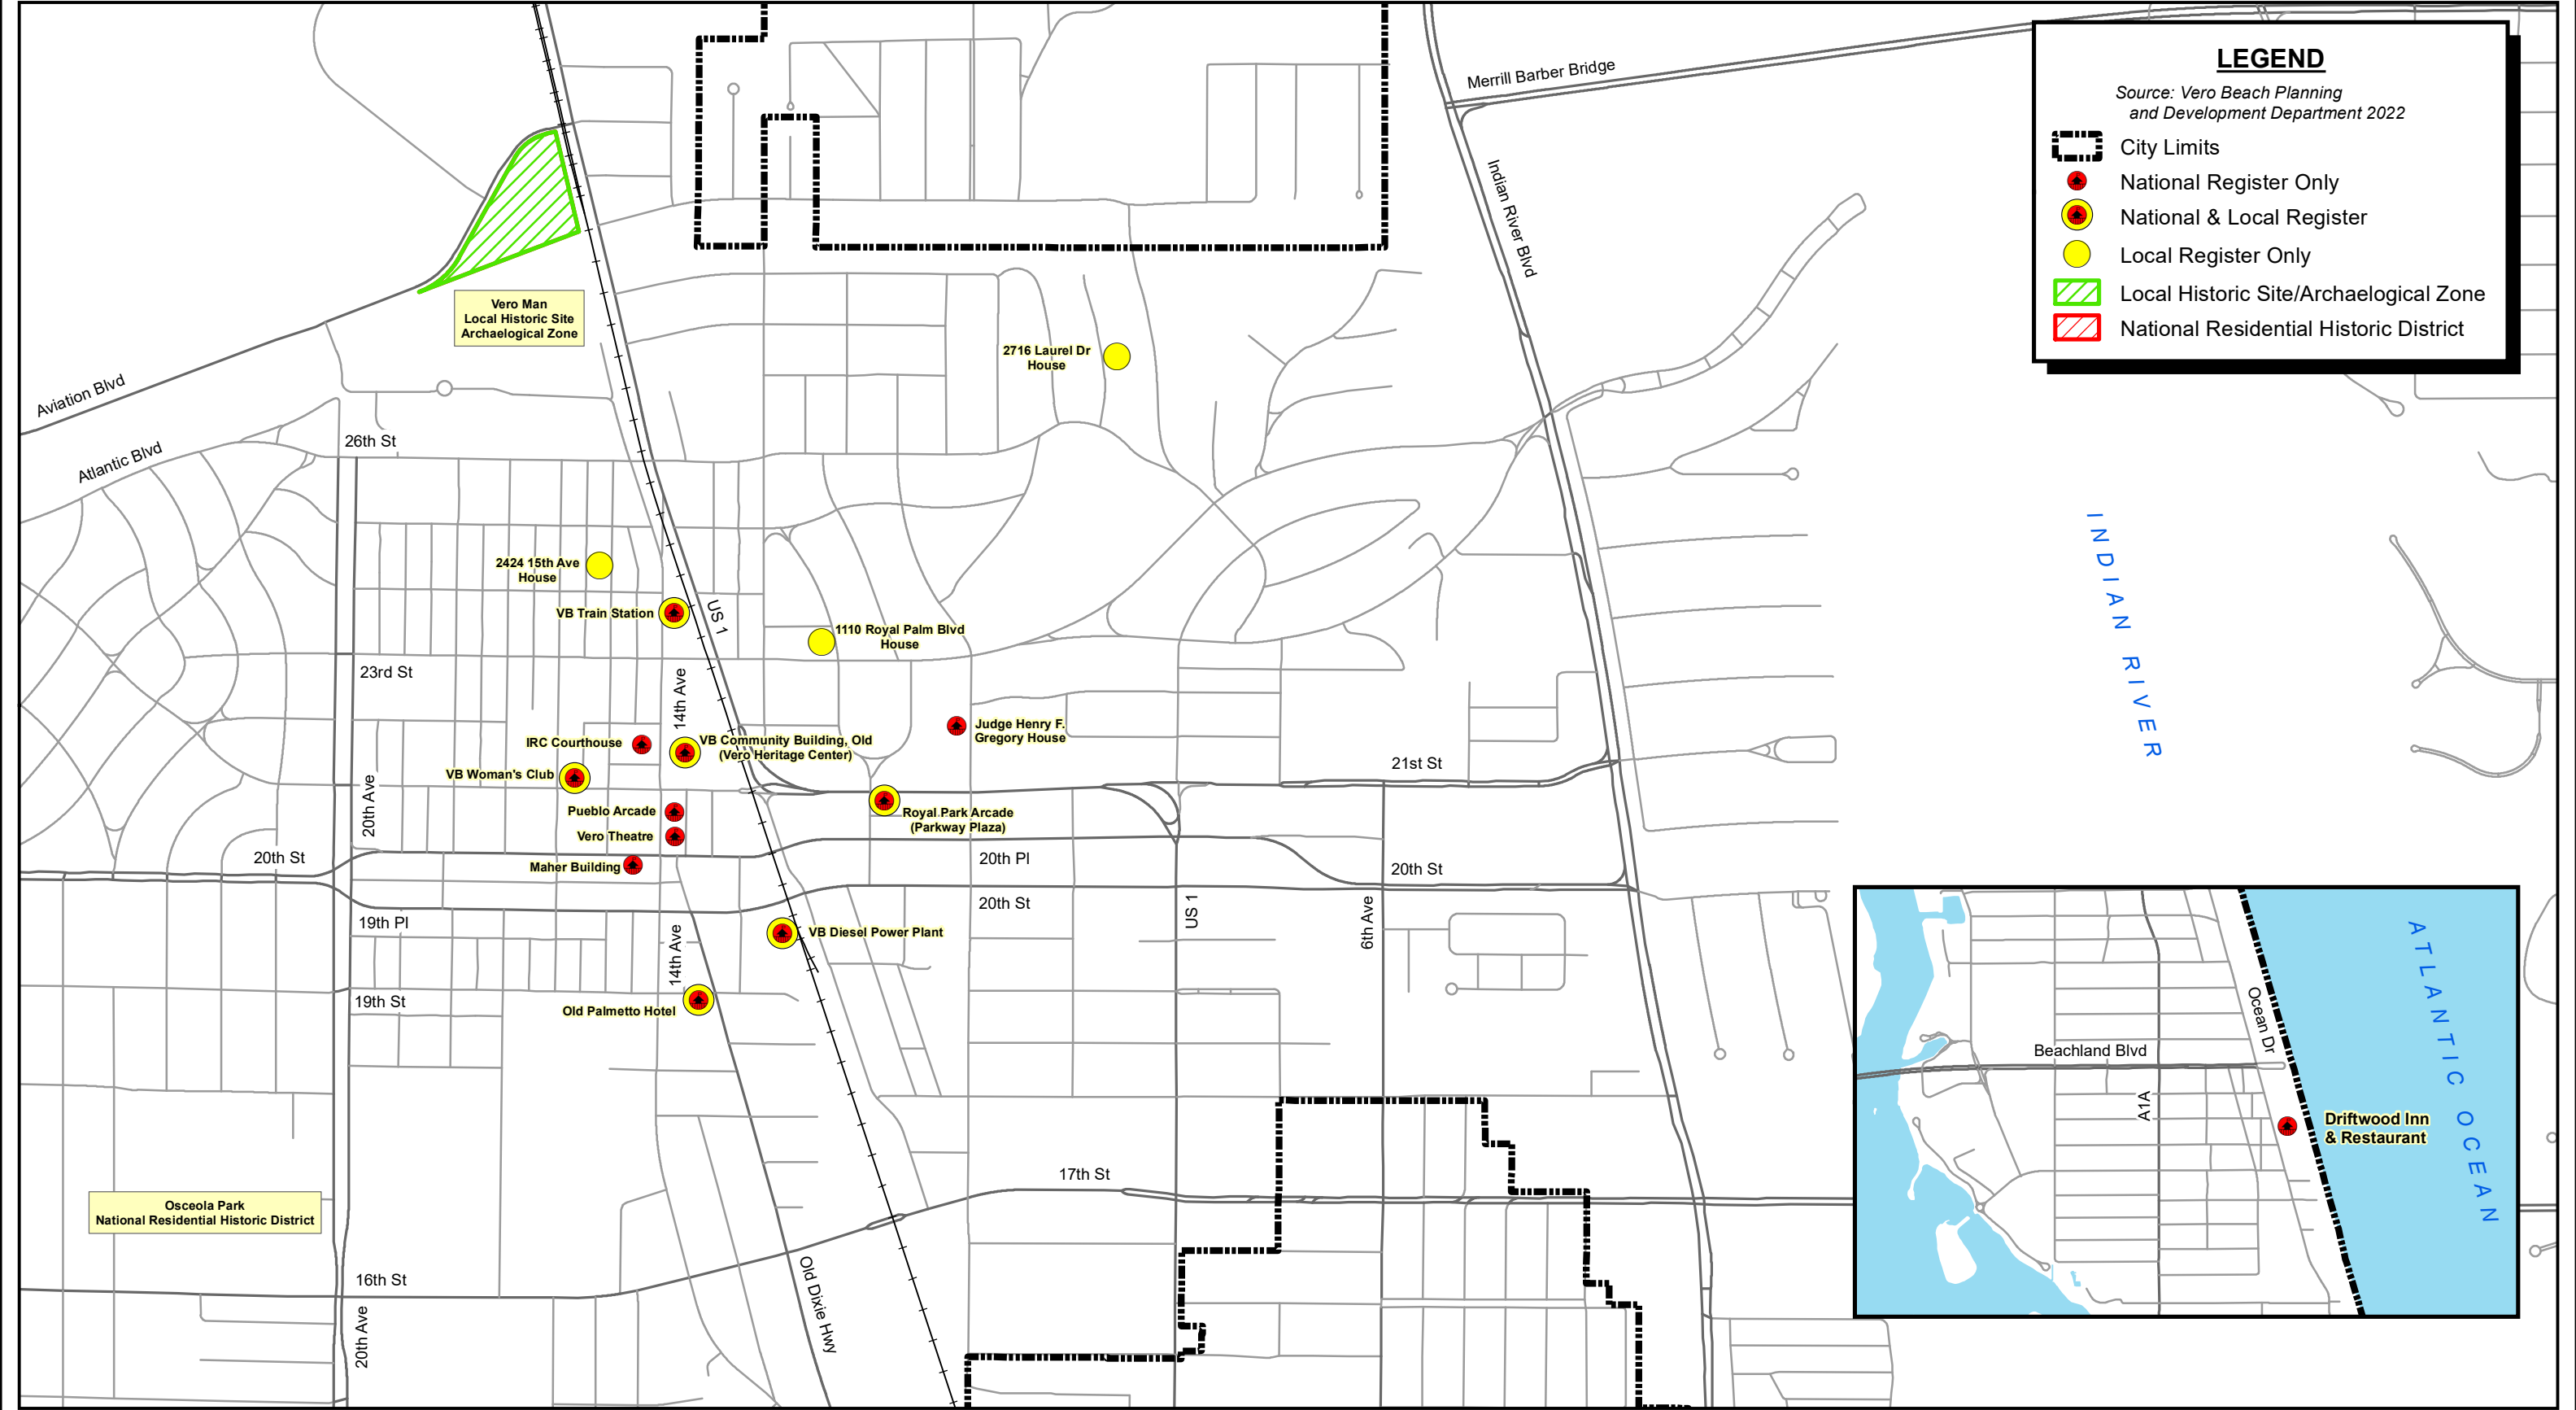

Historic Sites and Zones

City of Vero Beach

Figure 2

LEGEND

Source: Vero Beach Planning and Development Department 2022

- City Limits
- National Register Only
- National & Local Register
- Local Register Only
- Local Historic Site/Archaeological Zone
- National Residential Historic District

Osceola Park
National Residential Historic District

Vero Man
Local Historic Site
Archaeological Zone

Created by Savannah Stephens
GIS Division
Department of Public Works
March 11, 2022

Scale: 1" = 1000'

DISCLAIMER